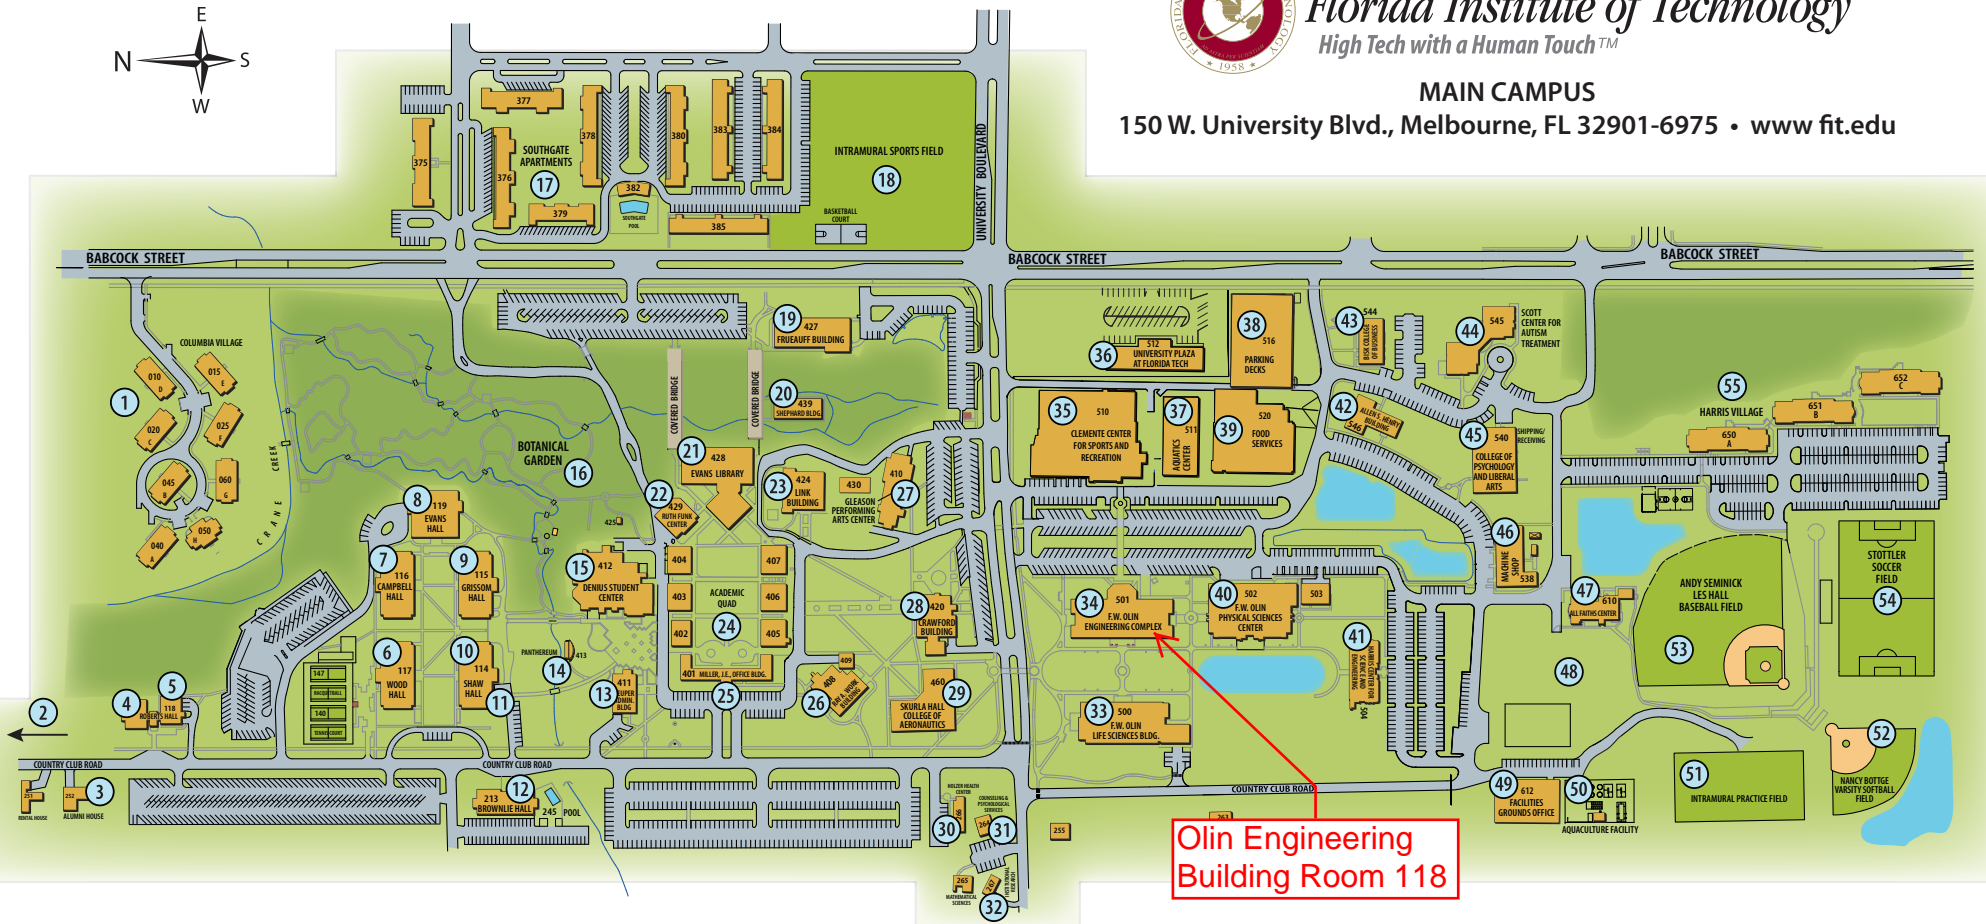

MAIN CAMPUS

150 W. University Blvd., Melbourne, FL 32901-6975 • www.fit.edu

Olin Engineering Building Room 118

- | | | | |
|--|--|---|---|
| 1 Columbia Village | 15 Denius Student Center and Panther Plaza | 29 Skurla Hall (College of Aeronautics) | 42 Allen S. Henry Building |
| 2 Edgewood House | 16 Botanical Garden | 30 Holzer Health Center | 43 Nathan M. Bisk College of Business |
| 3 Alumni House | 17 Southgate Apartments | 31 Counseling and Psychological Services | 44 Scott Center for Autism Treatment |
| 4 Roberts Hall | 18 Intramural Sports Field | 32 Institutional Research Center | 45 College of Psychology and Liberal Arts |
| 5 WFIT Radio (bottom floor Roberts Hall) | 19 Frueauff Building | 33 F.W. Olin Life Sciences Building | 46 Machine Shop |
| 6 Wood Hall | 20 Shephard Building | 34 F.W. Olin Engineering Complex | 47 All Faiths Center |
| 7 Campbell Hall | 21 Evans Library | 35 Charles and Ruth Clemente Center for Sports and Recreation | 48 F.W. Olin Sports Complex |
| 8 Evans Hall and Rathskeller (bottom floor) | 22 Ruth Funk Center for Textile Arts | 36 University Plaza at Florida Tech | 49 Facilities Grounds Office |
| 9 Grissom Hall | 23 Link Building | 37 Aquatics Center | 50 Aquaculture Facility |
| 10 Shaw Hall | 24 Academic Quad | 38 Parking Decks | 51 Intramural Practice Field |
| 11 Security and Safety (first floor Shaw Hall) | 25 John E. Miller Building | 39 Panther Dining Hall | 52 Nancy Bottge Varsity Softball Field |
| 12 Brownlie Hall | 26 Ray Work Jr. Building | 40 F.W. Olin Physical Sciences Center | 53 Andy Seminick-Les Hall Baseball Field |
| 13 Keuper Administration Building | 27 Gleason Performing Arts Center | 41 Harris Center for Science and Engineering | 54 Rick Stottler Soccer Field |
| 14 Panthereum | 28 Crawford Building | | 55 Harris Village |