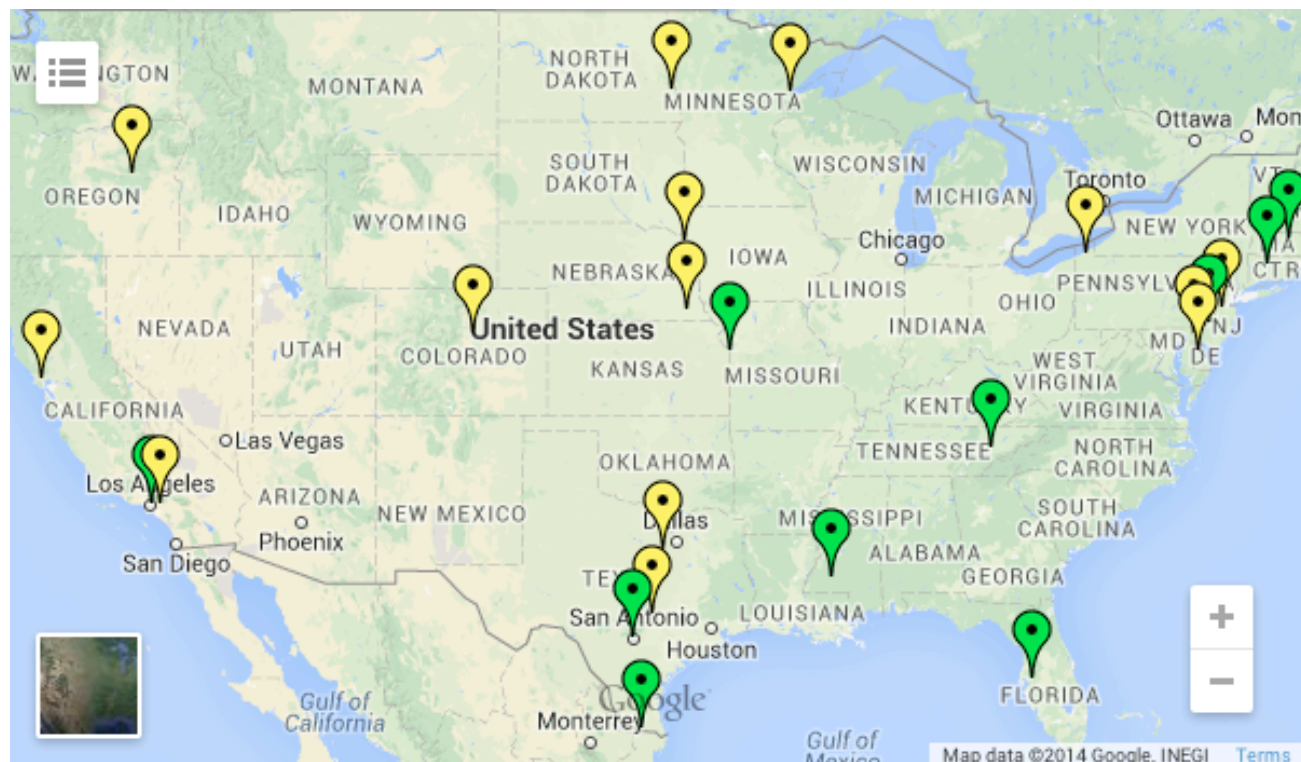

### SSEP Mission 7 to the International Space Station Participating Communities

- |                            |                        |
|----------------------------|------------------------|
| 1. La Verne, CA            | 13. Kansas City, MO/KS |
| 2. Petaluma, CA            | 14. Johnson County, NE |
| 3. Santa Monica, CA        | 15. Pennsauken, NJ     |
| 4. Littleton, CO           | 16. Somerset., NJ      |
| 5. Hartford, CT            | 17. West Fargo, ND     |
| 6. Bear, DE                | 18. Grant County, OR   |
| 7. Camden, DE              | 19. Erie, PA           |
| 8. Hillsborough County, FL | 20. Knox County, TN    |
| 9. Sioux City, IA          | 21. Austin, TX         |
| 10. Fitchburg, MA          | 22. Burleson, TX       |
| 11. Duluth, MN             | 23. Pharr, TX          |
| 12. Brookhaven, MS         | 24. San Antonio, TX    |

Mission 7 is Community's First SSEP Flight Opportunity: **Yellow**

Mission 7 is Community's at Least Second SSEP Flight Opportunity: **Green**