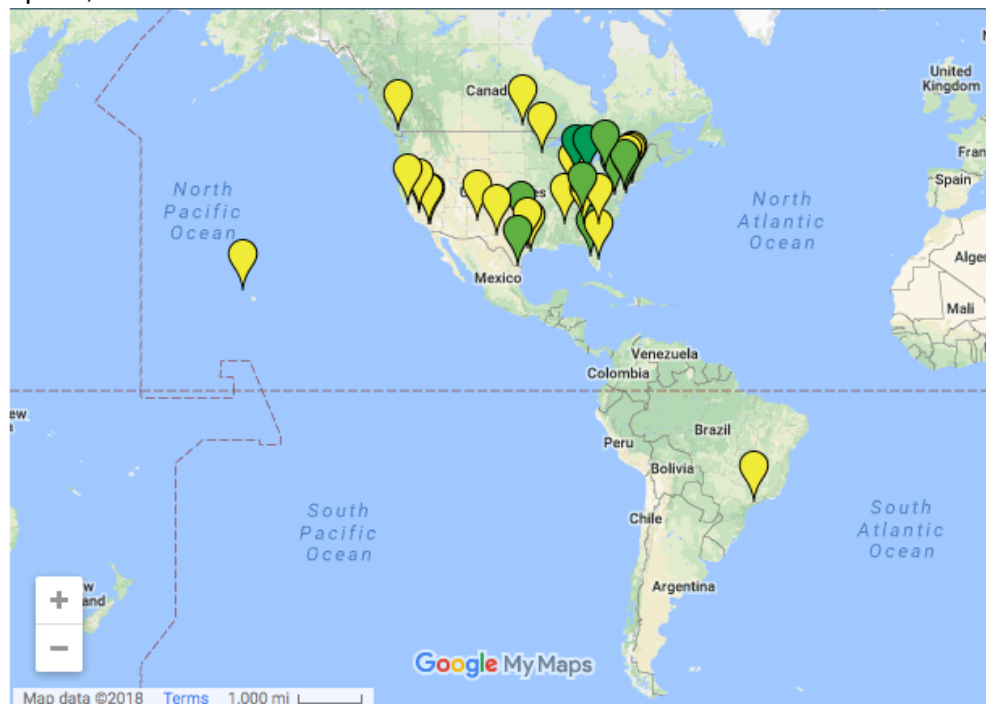

SSEP

Student Spaceflight Experiments Program

SSEP Mission 12 to ISS: Participating Communities

Contact: Dr. Jeff Goldstein, SSEP National Program Director, 301-395-0770, jeffgoldstein@ncesse.org

1. Sao Paulo, Brazil
2. Nanaimo, British Columbia, Canada
3. Winnipeg, Manitoba, Canada
4. Winfield City, AL
5. Corcoran, CA
6. Moreno Valley, CA
7. Riverside, CA
8. Sanger, CA
9. San Jose, CA
10. Bridgeport, CT
11. Stamford, CT
12. Hillsborough County, FL
13. Port St. Lucie, FL
14. Jackson County, GA
15. Honolulu, HI
16. Indianapolis, IN
17. University System of Maryland, MD
18. Kalamazoo & Detroit–Michigan Archdiocese, MI
19. East Orange, NJ
20. Galloway-Stockton University, NJ
21. Springfield, NJ
22. Belen, NM
23. WNY STEM-Buffalo/Niagara, NY
24. Sumter, SC
25. Knox County, TN
26. Brazosport, TX
27. Burleson, TX
28. Ector County, TX
29. Fort Bend, TX
30. Pharr, TX
31. iFORWARD-Grantsburg, WI

SSEP is a program of the NCSSE in the U.S., and the Arthur C. Clarke Institute for Space Education internationally. It is enabled through a strategic partnership with Dream Up, PBC and NanoRacks, LLC, which are working with NASA under a Space Act Agreement as part of the utilization of the International Space Station as a National Laboratory.